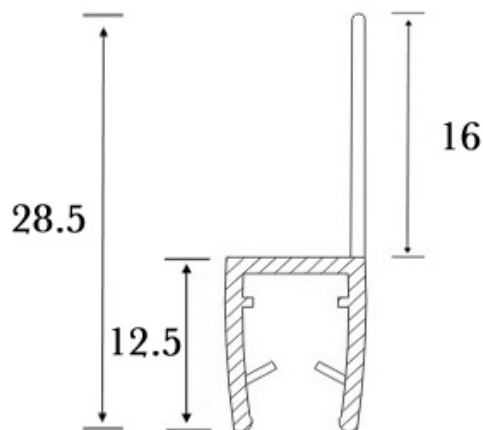

PRODUCT SHEET

Description:

PVC Seal Glass To Floor, S-5714, 2,5 Mtr, F/10mm Glass ,With 16mm Soft Fin

Item number:

15.22.322-0

Units	Box	Carton	HS Code	Barcode
Pcs.	10	100	3925901000	
				5704866449557

SISO A/S