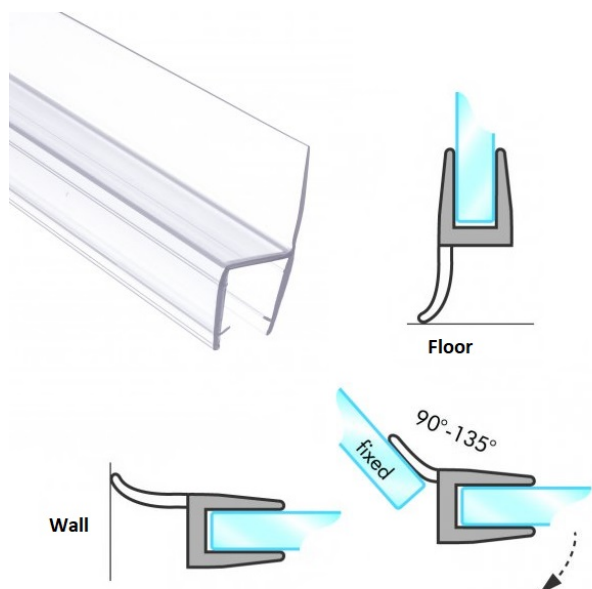

PRODUCT SHEET

Description:

PVC Seal Glass To Floor, S-5714, 2,5 Mtr, F/10mm Glass ,With 16mm Soft Fin

Item number:

15.22.322-0

Units	Box	Carton	HS Code	Barcode
Pcs.	10	100	3925901000	
				5704866449557

SISO A/S